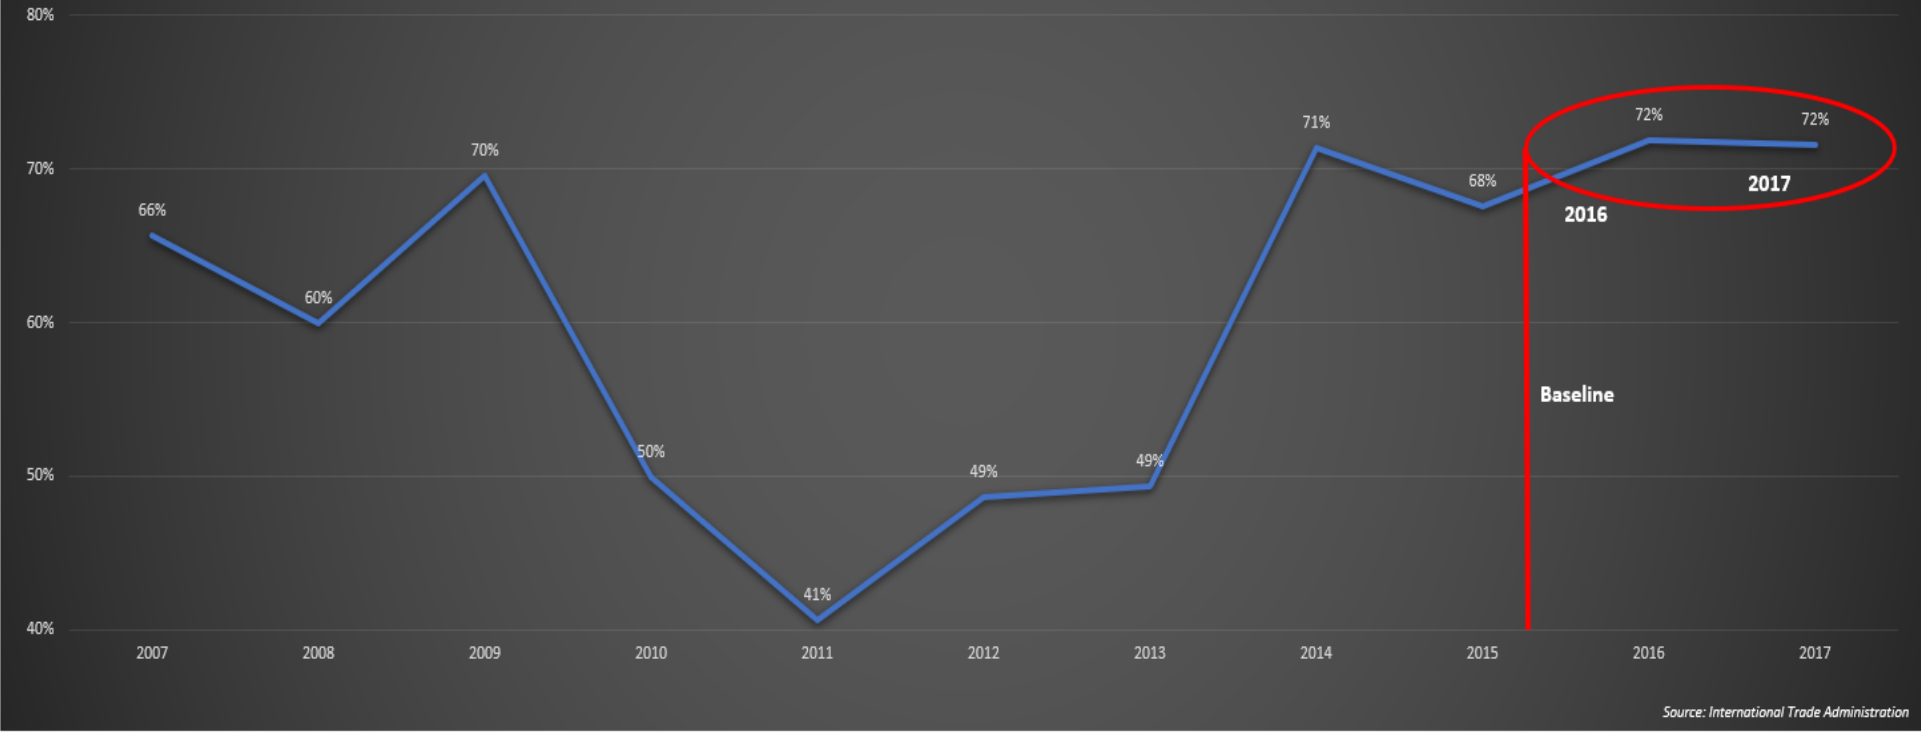

Arkansas Agricultural Export Percentage to Western Hemisphere Countries

Source: International Trade Administration

YOY Percentage Growth of Arkansas Agricultural Exports to Western Hemisphere Countries

2007	2008	2009	2010	2011	2012	2013	2014	2015	2016	2017
66%	60%	70%	50%	41%	49%	49%	71%	68%	72%	72%

Source: TradeStats Express State Export Data

This recent data update released by the US Government was compiled using [US ITA TradeStats Express](#) represented as a chart to reflect the percentage from total agricultural exports to all the Western Hemisphere countries. This recently updated report highlights the agricultural share as a percentage of all Arkansas agriculture exports going to the Western Hemisphere from 2007-2017.